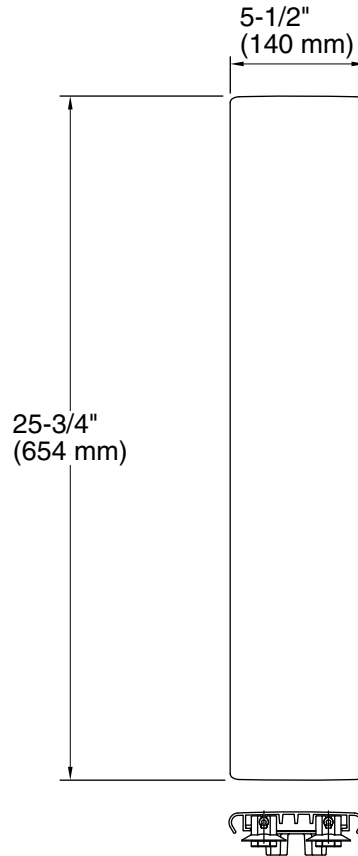

Features

- For use with the K-9948 or K-9949 Groove acrylic shower base.

Material

- Aluminum.

Recommended Products/Accessories

- K-9925 48" x 36" single-threshold shower base
- K-9998 48" x 48" Single-threshold rear center
- K-23723 Faucet cleaner

SH	Bright Silver
----	---------------

Technical Information

All product dimensions are nominal.

Material: Aluminum

Notes

Install this product according to the installation guide.